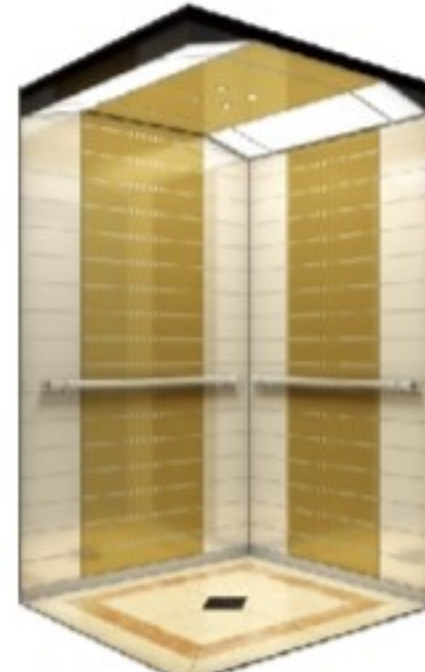

Front panel: With grain and titanium

Handrail: A combination of logs and titanium

• SN-CD-325 

Ceiling: St,St frame weith acrylic lighting panel, lights on side.

Middle Panel: Mirror, Etching, Golden.

Side Panel: Hairline.

• SN-CD-326 

Ceiling: St,St frame with white acrylic lighting panel.

Middle Panel: Mirror, Etching.

Side Panel: Hairline.

• SN-CD-327 ^

Ceiling: St,St frame with white acrylic lighting panel.

Middle Panel: Golden Mirror, Etching.

Side Panel: Golden Mirror.

• SN-CD-328 ^

Ceiling: St,St frame with white acrylic lighting panel.

Middle Panel: Golden Mirror, Etching.

Side Panel: Golden Mirror.

• SN-CD-331 ^

Ceiling: St. St, frame with white acrylic lighting panel, lights on side.

Middle Panel: Mirror, Hairline, Etching.

Side Panel: Mirror, Hairline

• SN-CD-332 ^

Ceiling: St. St, frame with white acrylic lighting panel .

Middle Panel: Mirror, Etching.

Side Panel: Hairline.

• SN-CD-329 ^