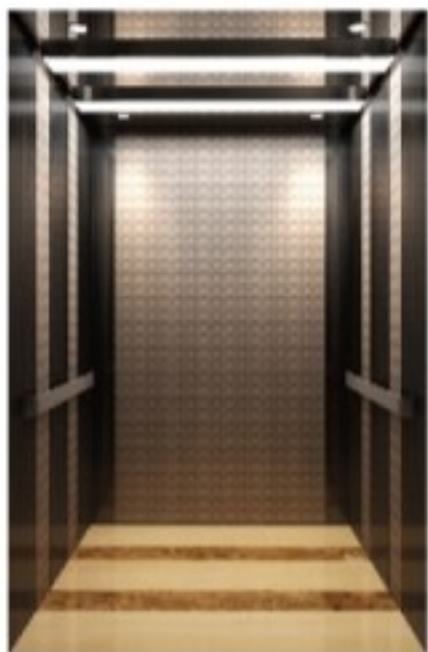

Front panel: With grain and titanium

Handrail: A combination of logs and titanium

• SN-CD-325 

Ceiling: St,St frame weith acrylic lighting panel, lights on side.

Middle Panel: Mirror, Etching, Golden.

Side Panel: Hairline.

Ceiling: Golden St. St, frame with white acrylic lighting panel.

Middle Panel: Concave Golden, Mirror, Hairline, Etching.

Side Panel: Golden Mirror, hairline

• SN-CD-330 ^

Ceiling: St. St, frame with white acrylic lighting panel, lights in middle

Middle Panel: Mirror, Hairline, Etching.

Side Panel: Mirror, hairline, Etching

• SN-CD-333 ^

Ceiling: St. St, frame with white acrylic lighting panel.

Middle Panel: Golden Mirror, Etching.

Side Panel: Golden Mirror.

• SN-CD-334 ^

Ceiling: St. St, frame with white acrylic lighting panel.

Middle Panel: Golden Mirror, Hairline, Etching.

Side Panel: Mirror, Hairline, Etching.

• SN-CD-337

Ceiling: St. St, frame with white acrylic lighting panel.