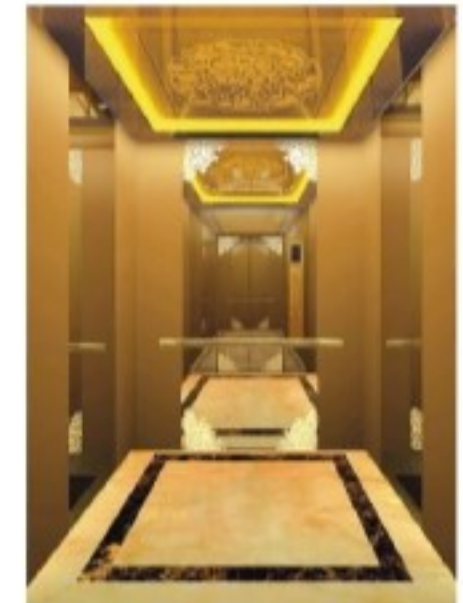

• SN-CD-421 ^

Condole top: rose gold mirror stainless steel condole top, concealed lamp belt

Center plate: rose gold mirror etching

Handrail: rose gold stainless steel mirror round handrail