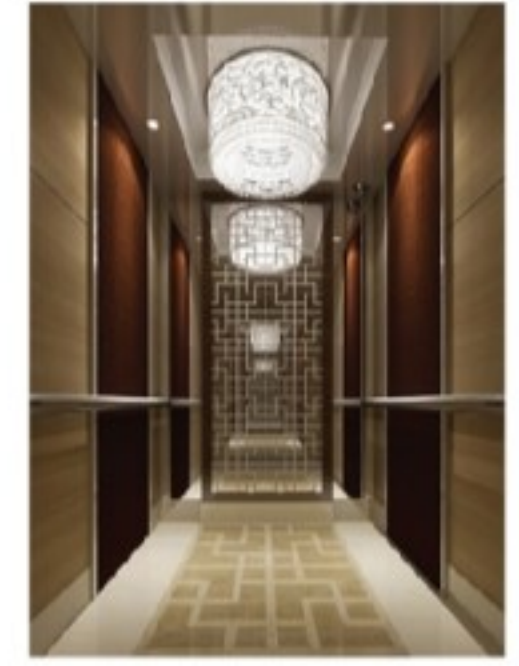

Handrail: Solid wood and Mirror stainless steel

• SN-CD-456 ^

Ceiling: Stainless steel titanium plate,down lamp,Hidden lamp chamfer

Cabin wall: Wooden decoration,Mirror etching Concave gold

Handrail: no

• SN-CD-457 ^

Ceiling: Mirror stainless steel, luxury ceiling lamp and down lamp

Cabin wall: Wood frame molding and mirror etched,Stainless steel frame and Weave decoration,Grooved wood trim lines on both sides

Handrail: Mirror stainless steel mono-tube