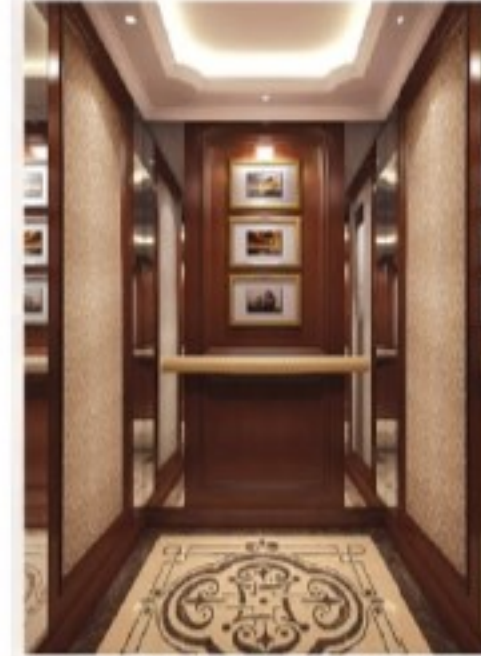

• SN-CD-410 ^

Condole top: wooden condole top border, tube lamp illum

Back wall: Wood veneer, advertising frame, mirror stainless steel

Side wall: wood decoration, cloth art

Handrail: stainless steel leather armrest