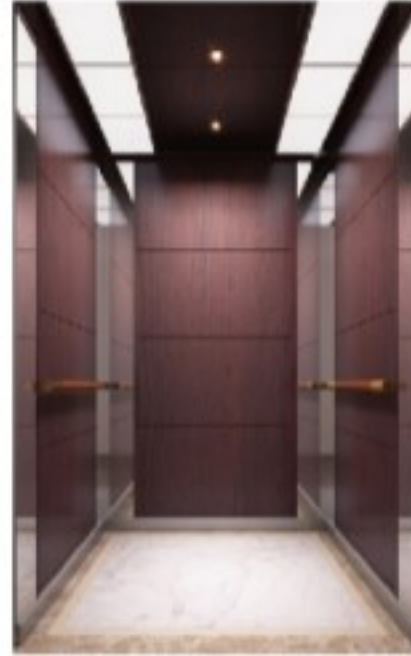

Front panel: With grain and titanium

Handrail: A combination of logs and titanium

• SN-CD-325 

Ceiling: St,St frame weith acrylic lighting panel, lights on side.

Middle Panel: Mirror, Etching, Golden.

Side Panel: Hairline.

Middle Panel: Mirror, Hairline, Etching.

Side Panel: Golden, Hairline

• SN-CD-345

Ceiling: St. St, frame with white acrylic lighting panel, light on side.

Middle Panel: Mirror, Hairline, Etching.

Side Panel: Mirror, Hairline, Etching.

• SN-CD-346 ^

Ceiling: St. St, frame with white acrylic lighting panel, light on side.

Middle Panel: Mirror, Hairline, Etching.

Side Panel: Mirror, Hairline, Etching.

• SN-CD-347 ^

Ceiling: Golden St. St, frame with white acrylic lighting panel.