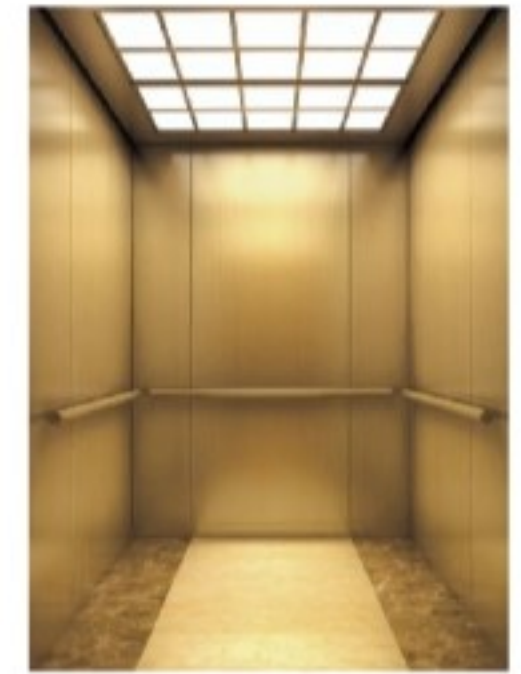

• SN-CD-439 ^

Ceiling: titanium metal frame, acrylic lamp lighting design

Posterior wall and side wall: titanium filament stainless steel

Handrail: titanium hair round armrest