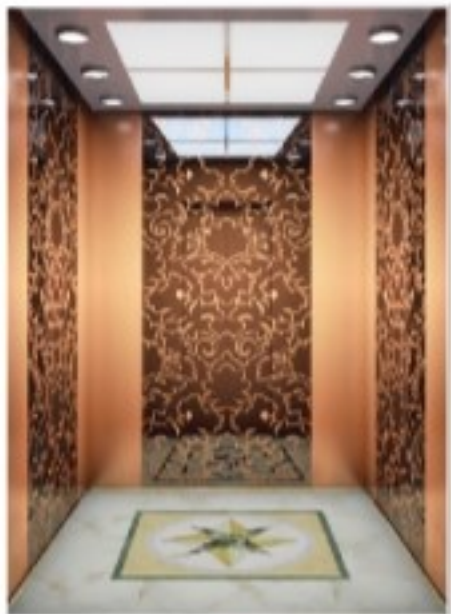

• SN-CD-470

Ceiling: Rose gold mirror stainless steel frame, acrylic light-emitting panel, down lamp

Cabin wall: Rose gold, Hairline, Mirror, Etched

Handrail: no