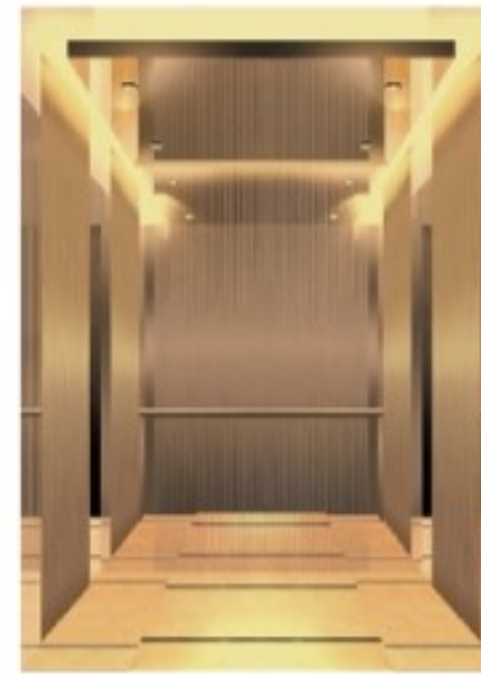

• SN-CD-438 ^

Condole top: steel plate baking lacquer, medium rose gold mirror return light

Posterior wall and side wall: rose gold in the middle of the back, rose gold in the middle, Auxiliary plate rose gold mirror

Handrail: rose gold round handrail