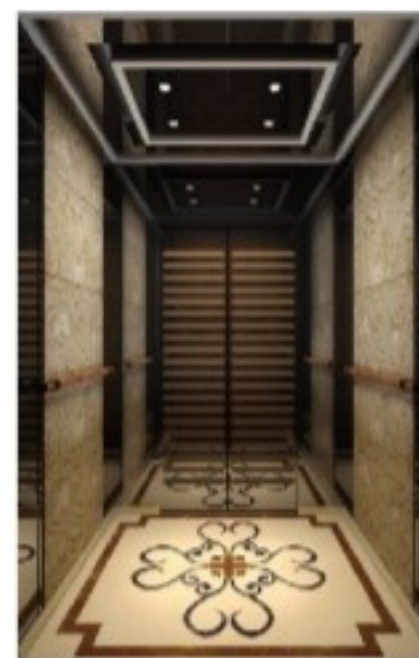

Middle Panel: Golden Mirror, Etching.

Side Panel: Golden Mirror.

• SN-CD-338

Ceiling: St. St, frame with white acrylic lighting panel, lights in middle.

Middle Panel: Mirror, Hairline, Etching.

Side Panel: Mirror, Hairline, Etching.