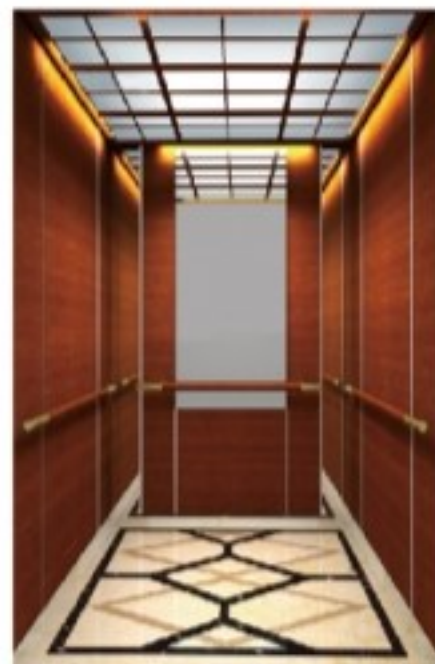

Front panel: With grain and titanium

Handrail: A combination of logs and titanium

• SN-CD-325 

Ceiling: St,St frame weith acrylic lighting panel, lights on side.

Middle Panel: Mirror, Etching, Golden.

Side Panel: Hairline.

• SN-CD-334 ^

Ceiling: St. St, frame with white acrylic lighting panel.

Middle Panel: Golden Mirror, Hairline, Etching.

Side Panel: Mirror, Hairline, Etching.

• SN-CD-337

Ceiling: St. St, frame with white acrylic lighting panel.

Middle Panel: Golden Mirror, Etching.

Side Panel: Golden Mirror.

• SN-CD-338

Ceiling: St. St, frame with white acrylic lighting panel, lights in middle.

Middle Panel: Mirror, Hairline, Etching.

Side Panel: Mirror, Hairline, Etching.

• SN-CD-341

Ceiling: St. St, frame with white acrylic lighting panel, lights inside.

Middle Panel: Mirror, Etching, Hairline.

Side Panel: Mirror, Hairline, Etching.

• SN-CD-342

Ceiling: St. St, frame with white acrylic lighting panel.