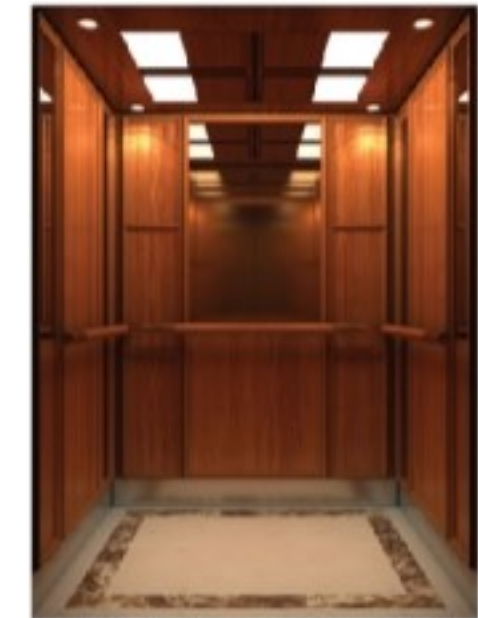

Side wall and back wall:Front center plate skin trim, both sides mirror stainless steel

Handrail: Round stainless steel plus titanium combination

• SN-CD-450

Ceiling: Mirror stainless steel, acrylic light-emitting, down lamp

Cabin wall: Wood decoration panel, mirror etching

Handrail: Solid wood and stainless steel

• SN-CD-451

Ceiling: Wooden ceiling, acrylic light-emitting, down lamp

Cabin wall: Wood decoration panel mirror stainless steel, Glass mirror